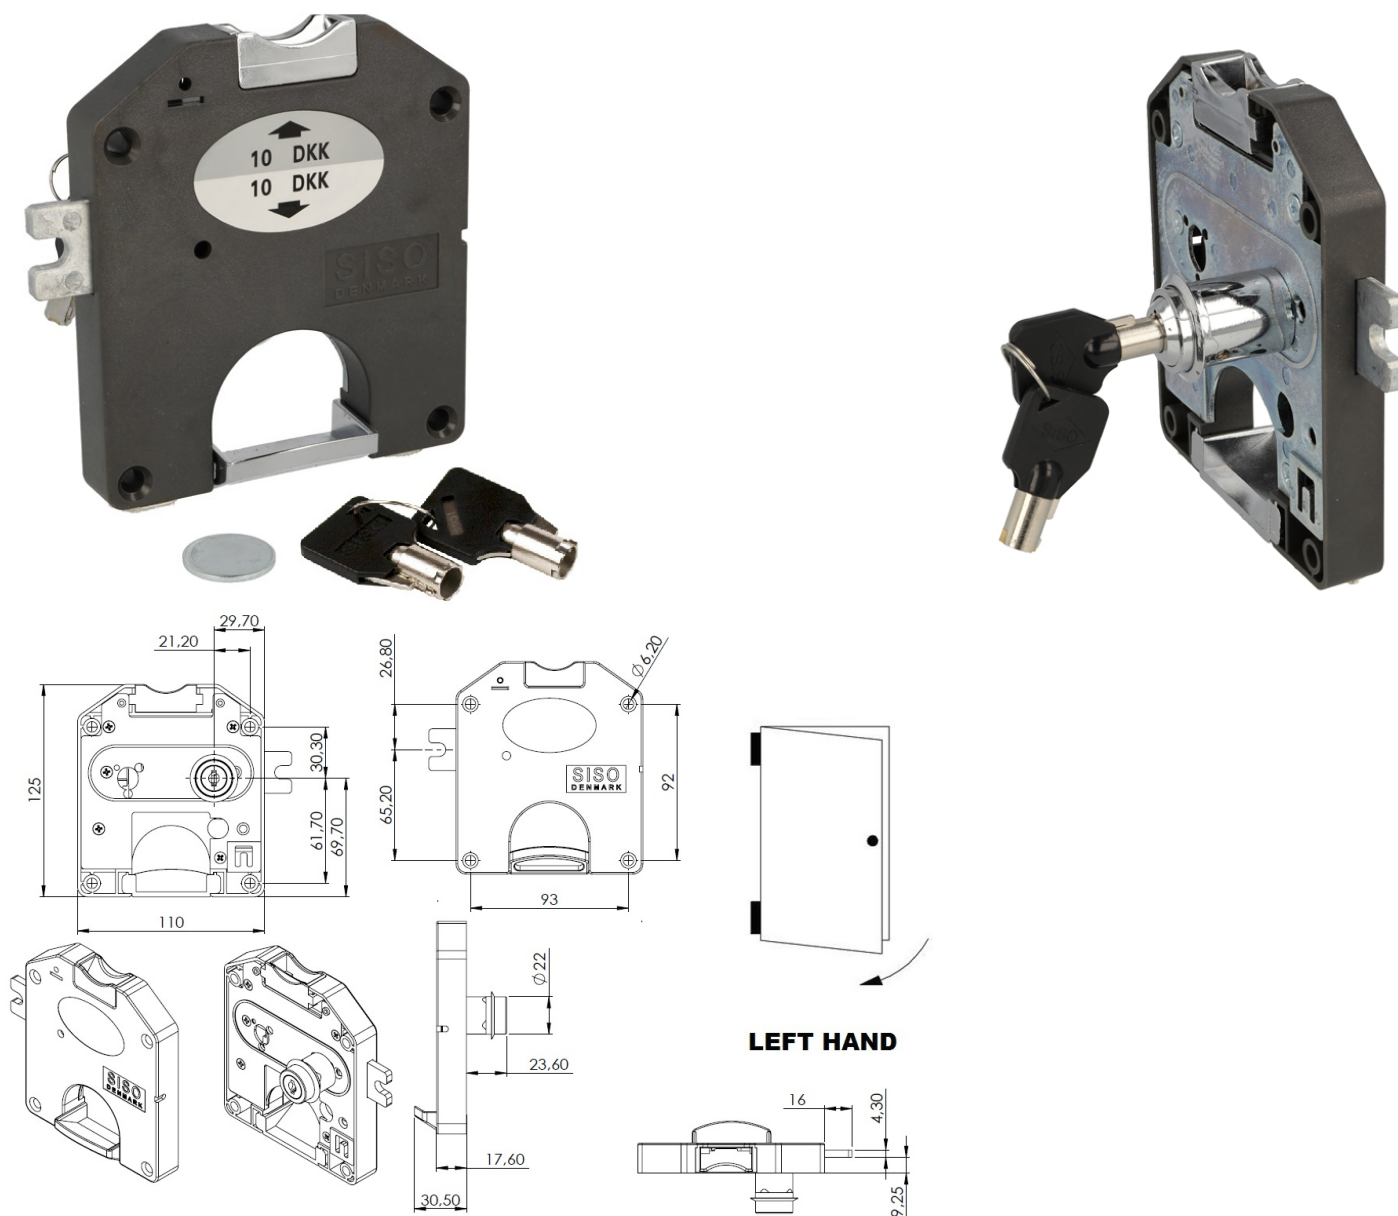

PRODUCT SHEET

Description:

Coin Lock F/10 DKK, W/IC, CPL, LH, Tubular CK SISO, Black Plastic Body, Coin Entrance & Exit Chrome Pl. Plastic, w/SISO Logo, w/Rosette, w/Interchangeable System ONLY

Item number:

14.60.271-9

Units	Box	Carton	HS Code	Barcode
Pcs.	6	48	8301300000	
				5704866052030

SISO A/S

Mileparken 11
DK-2740 Skovlunde
Denmark
VAT: DK 24786013

Phone +45 45 830 900

www.siso.dk
siso@siso.dk

Danske Bank
Nytorv Branch
Copenhagen
SWIFT: DABADKKK

Account no.
4180 3112 112936
IBAN Account
DK7230003112112936